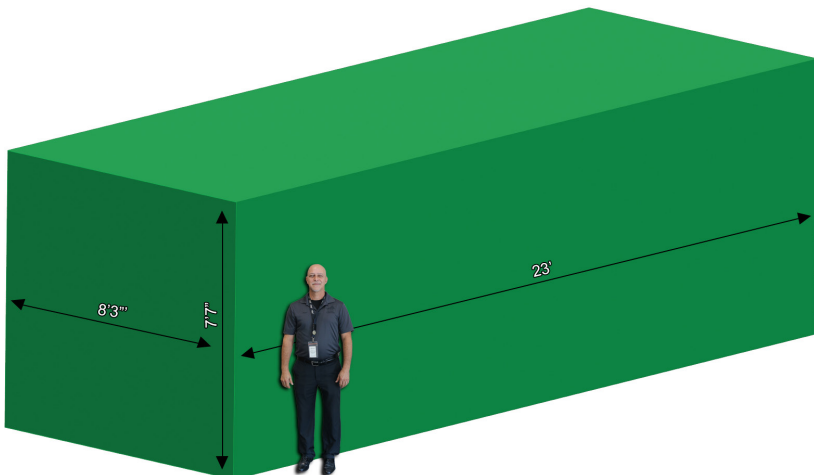

Roll-offs

**10-Yard
Garbage
Disposal:
$277.20
C&D Disposal:
$318.78**

Rental Fee:
$5.41 per day
(90-day maximum)
Weight Limit:
10,000 lbs

**Items must not
extend outside
the container**

**20-Yard
Garbage
Disposal:
$372.90
C&D Disposal:
$428.84**

**30-Yard
Garbage
Disposal:
$467.94**

**40-Yard
Garbage
Disposal:
$562.98**

Prohibited Items