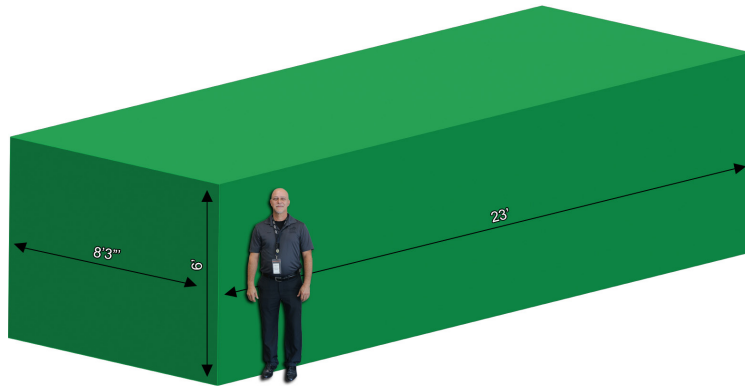

Roll-offs

**10-Yard
Garbage
Disposal:
\$277.20
C&D Disposal:
\$318.78**

Rental Fee:
\$5.41 per day
(90-day maximum)
Weight Limit:
10,000 lbs

**Items must not
extend outside
the container**

**20-Yard
Garbage
Disposal:
\$372.90
C&D Disposal:
\$428.84**