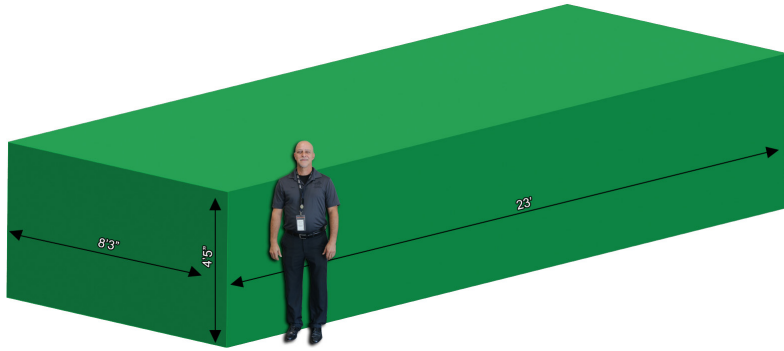

Roll-offs

**10-Yard
Garbage
Disposal:
\$277.20
C&D Disposal:
\$318.78**

Rental Fee:
\$5.41 per day
(90-day maximum)
Weight Limit:
10,000 lbs

**Items must not
extend outside
the container**

**20-Yard
Garbage
Disposal:
\$372.90
C&D Disposal:
\$428.84**