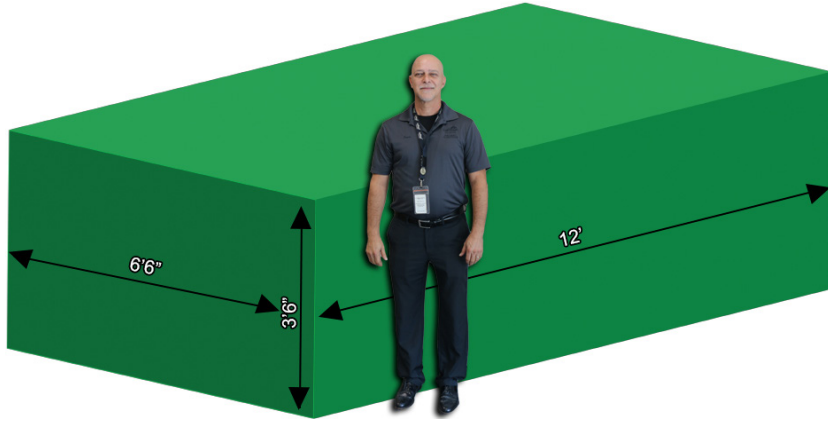

Roll-offs

**10-Yard
Garbage
Disposal:
\$277.20
C&D Disposal:
\$318.78**

Rental Fee:
\$5.41 per day
(90-day maximum)
Weight Limit:
10,000 lbs

**Items must not
extend outside
the container**

**20-Yard
Garbage
Disposal:
\$372.90
C&D Disposal:
\$428.84**