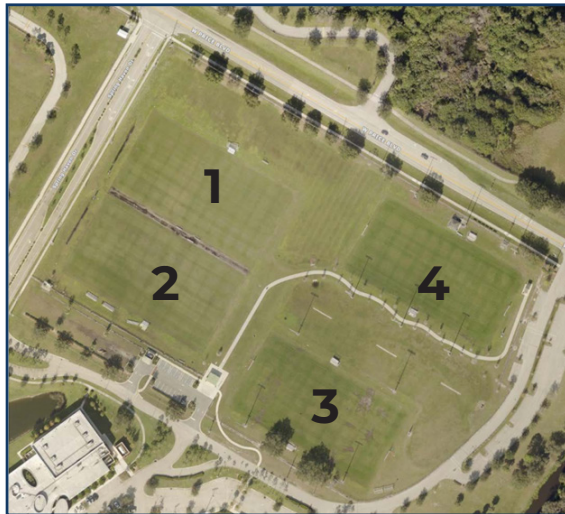

Atwater Community Park

- Four Little League Fields
- One Regulation Size Field

Narramore/Glenallen Soccer

- Three Multi-Purpose Fields
- Field 1 (400 ft x 220 ft)
- Fields 2 & 3 (340 ft x 220 ft)

Butler Park

- Four Multi-Purpose Fields
- Fields 1 & 2 (330 ft x 180 ft)
- Fields 3 & 4 (360 ft x 160 ft)

Narramore Softball

- Three Softball Fields
- One Practice Field

Dallas White Park

- One Softball Field
- One Sand Volleyball Court (two nets)

Larry Thoennissen/GMAC Fields

- Two Multi-Purpose Fields (360 ft x 160 ft)