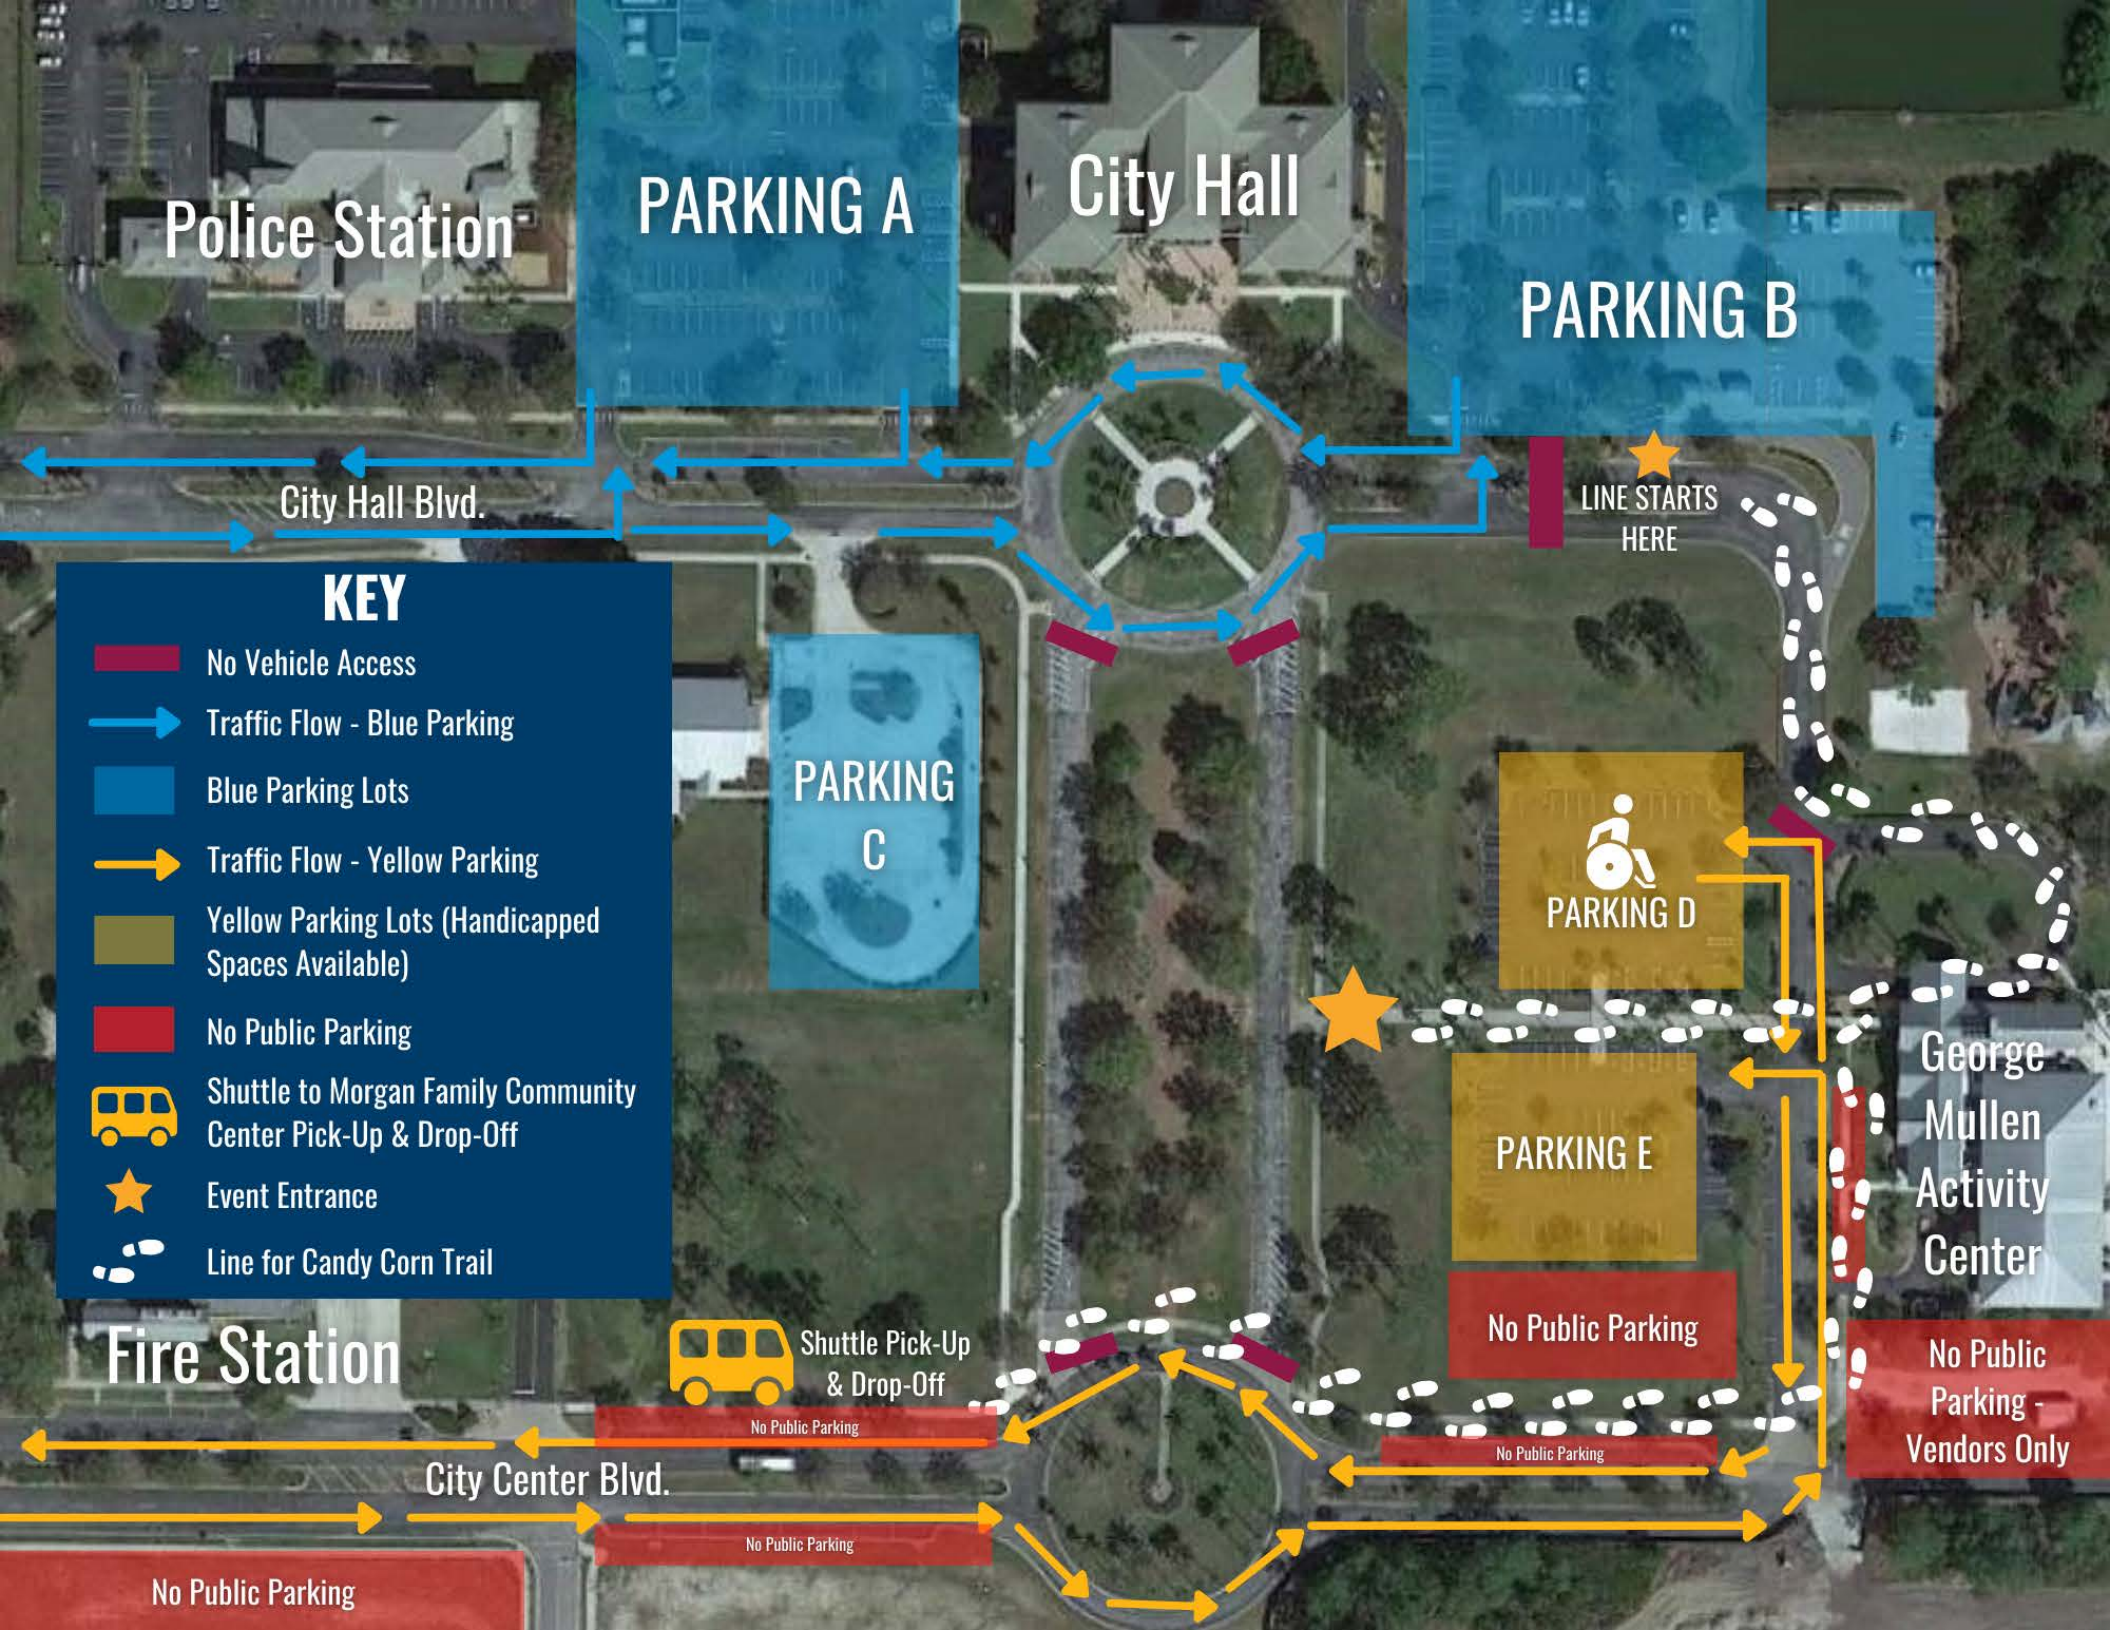

**KEY**

Shuttle Drop-Off/Pick-Up

Parking Available

Shuttle Pick-Up  
& Drop-Off

Morgan Family  
Community Center

PARKING

North Port  
Aquatic Center

Police Station

PARKING A

City Hall

PARKING B

City Hall Blvd.

LINE STARTS  
HERE

### KEY

-  No Vehicle Access
-  Traffic Flow - Blue Parking
-  Blue Parking Lots
-  Traffic Flow - Yellow Parking
-  Yellow Parking Lots (Handicapped Spaces Available)
-  No Public Parking
-  Shuttle to Morgan Family Community Center Pick-Up & Drop-Off
-  Event Entrance
-  Line for Candy Corn Trail

No Public Parking

No Public Parking - Vendors Only

City Center Blvd.

No Public Parking

No Public Parking